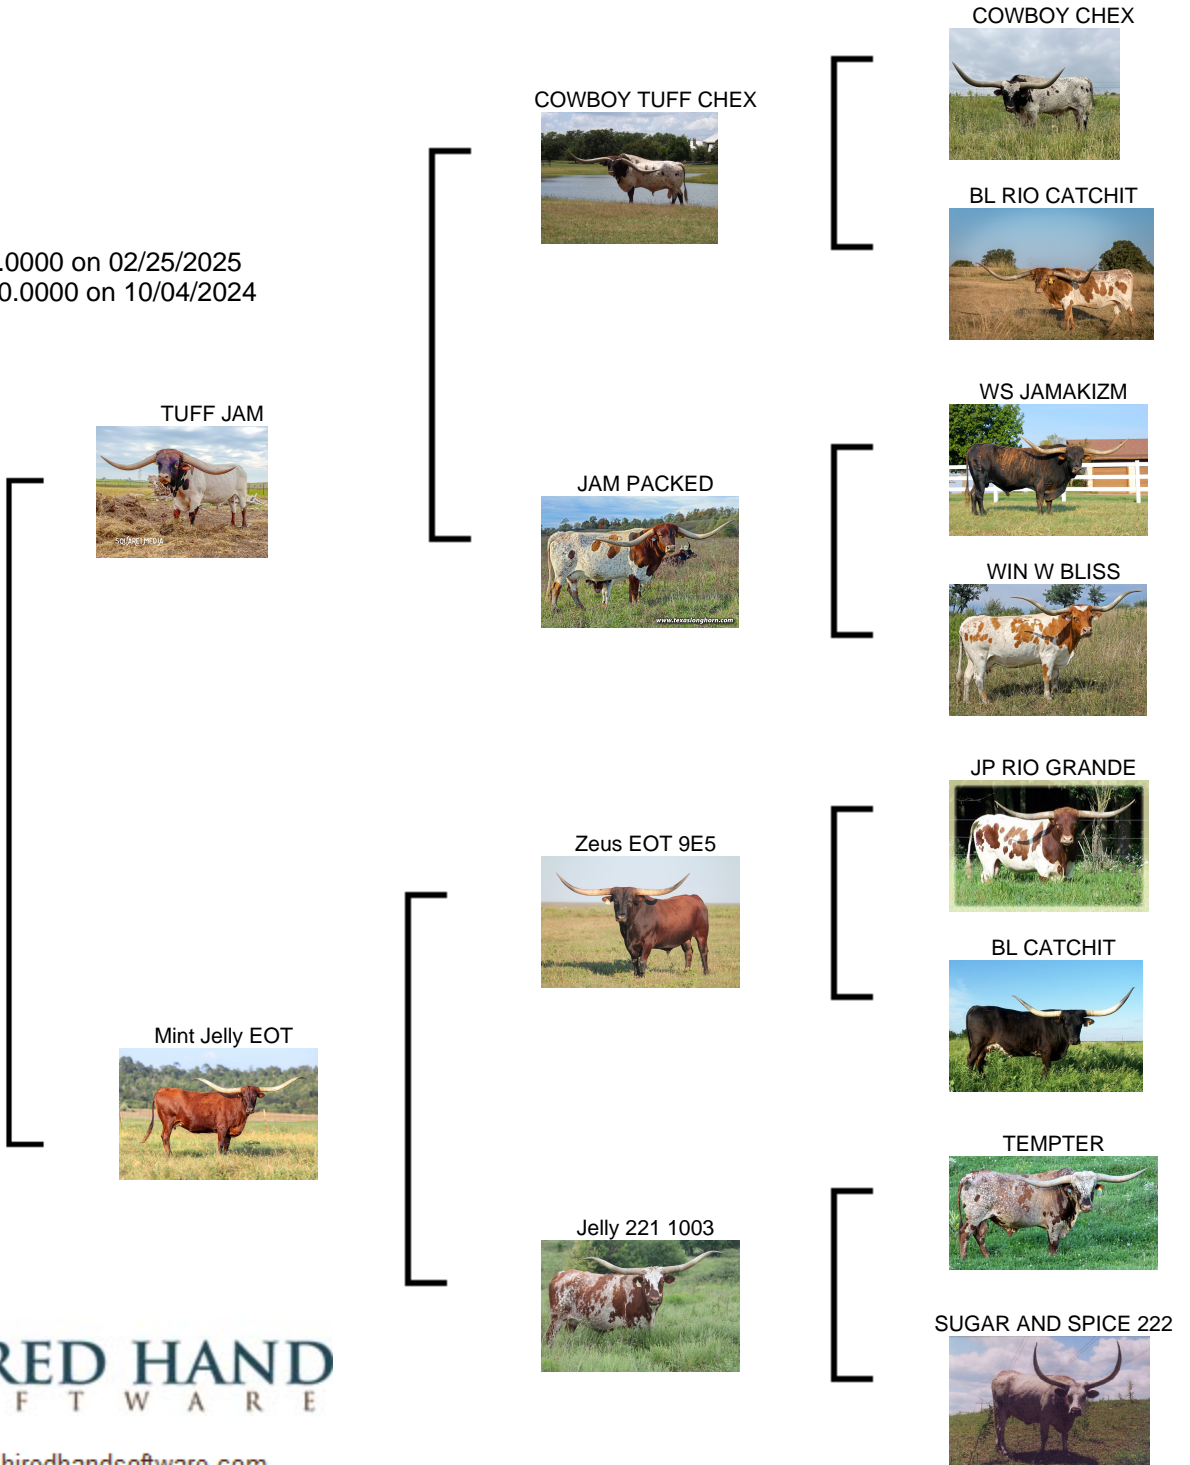

<http://www.hiredhandsoftware.com>