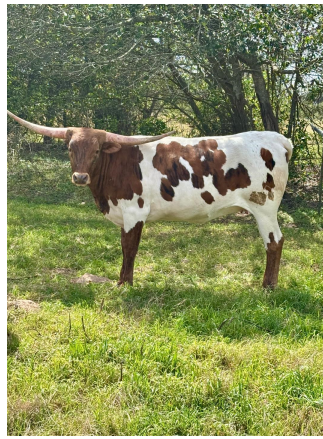

Tuff Mint LP

Date of Birth: 06/12/2023
Registration 1: CI343663
Breeder: Debbie Bowman
Owner: John Randolph

Courtesy of Lonesome Pines

E+e, T4, M6

TTT: 54.0000 on 02/25/2025
Weight: 820.0000 on 10/04/2024